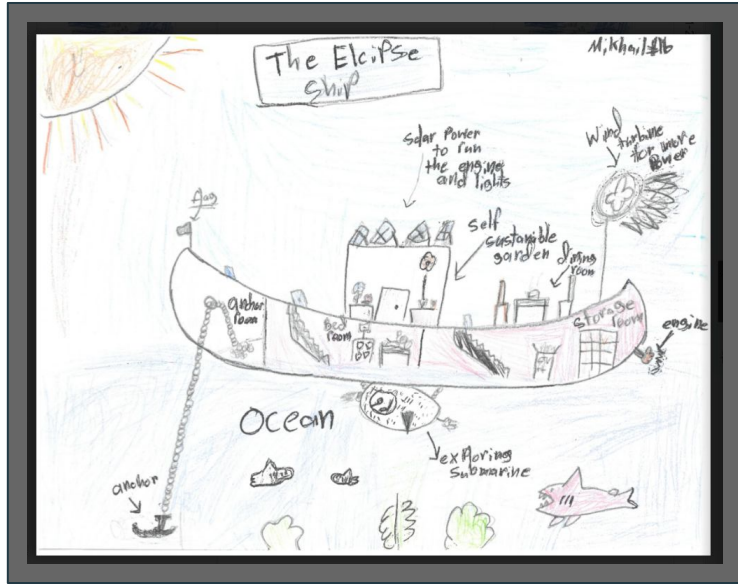

Community Connections

Google Earth

Community Connections

Community Connections

Community Connections

The Eclipse is a ship that uses sustainable power. It has a garden for your food, a bedroom to sleep, a storage room, and an anchor room. Underneath the ship there is a tiny submarine to explore the oceans secrets. I chose to make this ship because I want to reduce climate change and reduce the air pollution. The submarine on the bottom is for exploring the ocean. This is my dream ship.

Mikhail Jarachovic
Newberry Springs Elementary
age 9

The Eclipse is a ship that uses sustainable power. It has a garden for your food, a bedroom to sleep, a storage room, and an anchor room. Underneath the ship there is a tiny submarine to explore the oceans secrets. I chose to make this ship because I want to reduce climate change and reduce air pollution. The submarine on the bottom is for exploring the ocean. This is my dream ship.